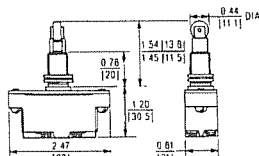

$\odot$  The plunger when pulled out exposes a red band to indicate that interlock is defeated.

Maximum Ampere Rating — Heavy-Duty 1/2 hp, 250V AC Maximum

Type		AC Volts				DC Volts		
		120	240	480	600	Double Throw		
Type	State	120	240	480	600	120	240	600
Single-Pole	Make	40	20	10	8	2.0	0.5	0.1
	Break	15	10	6	5	0.5	0.2	0.02
Double-Pole	Make	30	15	8	6	0.5	0.2	0.2
	Break	3	1.5	1	0.8	0.2	0.1	—

Specifications

Approvals	UL Listed, CSA Certified
-----------	--------------------------

Approximate Dimensions in Inches (mm)

Contact Block Mechanism

Pushbutton Type

Cabinet Door Type  
Two Contact Blocks

Push Roller Type

6" Lever Type

One Way Roller Type

Roller Lever Type

Cabinet Door Type  
One Contact Block