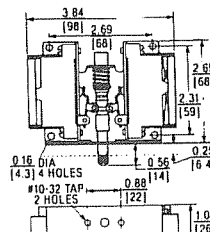

Precision Switches — Type PS

Model Selection

	Operator	Catalog Number		
		Circuits — SPDT 1N.O.-1N.C.	Circuits — DPDT 2N.O.-2N.C.	Operator Only
Precision Switch Devices  Single-Pole  Roller Lever Type	Precision switch only Pushbutton with oiltight plunger Roller with oiltight plunger perpendicular to mounting holes Roller with oiltight plunger in line with mounting holes	10316H89 10316H98 — 10316H110	10316H2000 10316H2006 10316H2012 —	— 10316H138 — 10316H142
	6" lever with top and right-hand mounting bracket 6" lever with top and left-hand mounting bracket Roller lever with top and right-hand mounting bracket Roller lever with top and left-hand mounting bracket	10316H113 — 10316H119 10316H122	— — 10316H2027 10316H2030	10316H143 10316H144 10316H145 10316H146
	One way roller lever with top and right-hand mounting bracket One way roller lever with top and left-hand mounting bracket	— —	— —	10316H147 10316H148
Cabinet Door Interlocks	Precision switch only Cabinet door interlock operator with one precision switch and with red (defeated $\odot$ ) indicator Cabinet door interlock operator with two each of listed precision switches and with red (defeated $\odot$ ) indicator	10316H828 — 10316H1028 10316H1029	— — 10316H2042 —	— — 10316H150 —

$\odot$  The plunger when pulled out exposes a red band to indicate that interlock is defeated.

Maximum Ampere Rating — Heavy-Duty 1/2 hp, 250V AC Maximum

Type		AC Volts				DC Volts		
		120	240	480	600	Double Throw		
Type	State	120	240	480	600	120	240	600
Single-Pole	Make	40	20	10	8	2.0	0.5	0.1
	Break	15	10	6	5	0.5	0.2	0.02
Double-Pole	Make	30	15	8	6	0.5	0.2	0.2
	Break	3	1.5	1	0.8	0.2	0.1	—

Specifications

Approvals	UL Listed, CSA Certified
-----------	--------------------------

Approximate Dimensions in Inches (mm)

Contact Block Mechanism

Pushbutton Type

Cabinet Door Type  
Two Contact Blocks

Push Roller Type

6" Lever Type

One Way Roller Type

Roller Lever Type

Cabinet Door Type  
One Contact Block