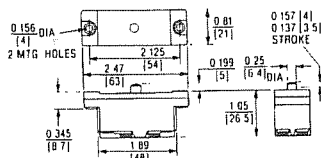

Precision Switches — Type PS

Model Selection

	Operator	Catalog Number		
		Circuits — SPDT 1N.O.-1N.C.	Circuits — DPDT 2N.O.-2N.C.	Operator Only
Precision Switch Devices  Single-Pole  Roller Lever Type	Precision switch only Pushbutton with oiltight plunger Roller with oiltight plunger perpendicular to mounting holes Roller with oiltight plunger in line with mounting holes	10316H89 10316H98 — 10316H110	10316H2000 10316H2006 10316H2012 —	— 10316H138 — 10316H142
	6" lever with top and right-hand mounting bracket 6" lever with top and left-hand mounting bracket Roller lever with top and right-hand mounting bracket Roller lever with top and left-hand mounting bracket	10316H113 — 10316H119 10316H122	— — 10316H2027 10316H2030	10316H143 10316H144 10316H145 10316H146
	One way roller lever with top and right-hand mounting bracket One way roller lever with top and left-hand mounting bracket	— —	— —	10316H147 10316H148
Cabinet Door Interlocks	Precision switch only Cabinet door interlock operator with one precision switch and with red (defeated $\odot$ ) indicator Cabinet door interlock operator with two each of listed precision switches and with red (defeated $\odot$ ) indicator	10316H828 — 10316H1028 10316H1029	— — 10316H2042 —	— — 10316H150 —

$\odot$  The plunger when pulled out exposes a red band to indicate that interlock is defeated.

Maximum Ampere Rating — Heavy-Duty 1/2 hp, 250V AC Maximum

Type		AC Volts				DC Volts		
		120	240	480	600	Double Throw		
Type	State	120	240	480	600	120	240	600
Single-Pole	Make	40	20	10	8	2.0	0.5	0.1
	Break	15	10	6	5	0.5	0.2	0.02
Double-Pole	Make	30	15	8	6	0.5	0.2	0.2
	Break	3	1.5	1	0.8	0.2	0.1	—

Specifications

Approvals	UL Listed, CSA Certified
-----------	--------------------------

Approximate Dimensions in Inches (mm)

Contact Block Mechanism

Pushbutton Type

Cabinet Door Type  
Two Contact Blocks

Push Roller Type

6" Lever Type

One Way Roller Type

Roller Lever Type

Cabinet Door Type  
One Contact Block