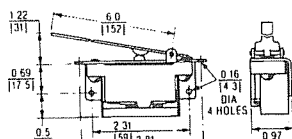

Precision Switches — Type PS

Model Selection

	Operator	Catalog Number		
		Circuits — SPDT 1N.O.-1N.C.	Circuits — DPDT 2N.O.-2N.C.	Operator Only
Precision Switch Devices  Single-Pole  Roller Lever Type	Precision switch only Pushbutton with oiltight plunger Roller with oiltight plunger perpendicular to mounting holes Roller with oiltight plunger in line with mounting holes	10316H89 10316H98 — 10316H110	10316H2000 10316H2006 10316H2012 —	— 10316H138 — 10316H142
	6" lever with top and right-hand mounting bracket 6" lever with top and left-hand mounting bracket Roller lever with top and right-hand mounting bracket Roller lever with top and left-hand mounting bracket	10316H113 — 10316H119 10316H122	— — 10316H2027 10316H2030	10316H143 10316H144 10316H145 10316H146
	One way roller lever with top and right-hand mounting bracket One way roller lever with top and left-hand mounting bracket	— —	— —	10316H147 10316H148
Cabinet Door Interlocks	Precision switch only Cabinet door interlock operator with one precision switch and with red (defeated $\odot$ ) indicator Cabinet door interlock operator with two each of listed precision switches and with red (defeated $\odot$ ) indicator	10316H828 — 10316H1028 10316H1029	— — 10316H2042 —	— — 10316H150 —

$\odot$  The plunger when pulled out exposes a red band to indicate that interlock is defeated.

Maximum Ampere Rating — Heavy-Duty 1/2 hp, 250V AC Maximum

Type		AC Volts				DC Volts		
		120	240	480	600	Double Throw		
Type	State	120	240	480	600	120	240	600
Single-Pole	Make	40	20	10	8	2.0	0.5	0.1
	Break	15	10	6	5	0.5	0.2	0.02
Double-Pole	Make	30	15	8	6	0.5	0.2	0.2
	Break	3	1.5	1	0.8	0.2	0.1	—

Specifications

Approvals	UL Listed, CSA Certified
-----------	--------------------------

Approximate Dimensions in Inches (mm)

Contact Block Mechanism

Pushbutton Type

Cabinet Door Type  
Two Contact Blocks

Push Roller Type

6" Lever Type

One Way Roller Type

Roller Lever Type

Cabinet Door Type  
One Contact Block