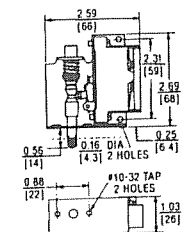

Precision Switches — Type PS

Model Selection

	Operator	Catalog Number		
		Circuits — SPDT 1N.O.-1N.C.	Circuits — DPDT 2N.O.-2N.C.	Operator Only
Precision Switch Devices  Single-Pole  Roller Lever Type	Precision switch only Pushbutton with oiltight plunger Roller with oiltight plunger perpendicular to mounting holes Roller with oiltight plunger in line with mounting holes	10316H89 10316H98 — 10316H110	10316H2000 10316H2006 10316H2012 —	— 10316H138 — 10316H142
	6" lever with top and right-hand mounting bracket 6" lever with top and left-hand mounting bracket Roller lever with top and right-hand mounting bracket Roller lever with top and left-hand mounting bracket	10316H113 — 10316H119 10316H122	— — 10316H2027 10316H2030	10316H143 10316H144 10316H145 10316H146
	One way roller lever with top and right-hand mounting bracket One way roller lever with top and left-hand mounting bracket	— —	— —	10316H147 10316H148
Cabinet Door Interlocks	Precision switch only Cabinet door interlock operator with one precision switch and with red (defeated $\odot$ ) indicator Cabinet door interlock operator with two each of listed precision switches and with red (defeated $\odot$ ) indicator	10316H828 — 10316H1028 10316H1029	— — 10316H2042 —	— — 10316H150 —

$\odot$  The plunger when pulled out exposes a red band to indicate that interlock is defeated.

Maximum Ampere Rating — Heavy-Duty 1/2 hp, 250V AC Maximum

Type		AC Volts				DC Volts		
		120	240	480	600	Double Throw		
Type	State	120	240	480	600	120	240	600
Single-Pole	Make	40	20	10	8	2.0	0.5	0.1
	Break	15	10	6	5	0.5	0.2	0.02
Double-Pole	Make	30	15	8	6	0.5	0.2	0.2
	Break	3	1.5	1	0.8	0.2	0.1	—

Specifications

Approvals	UL Listed, CSA Certified
-----------	--------------------------

Approximate Dimensions in Inches (mm)

Contact Block Mechanism

Pushbutton Type

Cabinet Door Type  
Two Contact Blocks

Push Roller Type

6" Lever Type

One Way Roller Type

Roller Lever Type

Cabinet Door Type  
One Contact Block