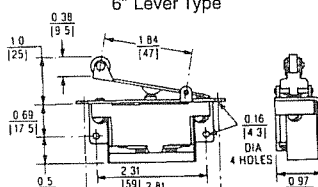

Precision Switches — Type PS

Model Selection

	Operator	Catalog Number		
		Circuits — SPDT 1N.O.-1N.C.	Circuits — DPDT 2N.O.-2N.C.	Operator Only
Precision Switch Devices  Single-Pole  Roller Lever Type	Precision switch only Pushbutton with oiltight plunger Roller with oiltight plunger perpendicular to mounting holes Roller with oiltight plunger in line with mounting holes	10316H89 10316H98 — 10316H110	10316H2000 10316H2006 10316H2012 —	— 10316H138 — 10316H142
	6" lever with top and right-hand mounting bracket 6" lever with top and left-hand mounting bracket Roller lever with top and right-hand mounting bracket Roller lever with top and left-hand mounting bracket	10316H113 — 10316H119 10316H122	— — 10316H2027 10316H2030	10316H143 10316H144 10316H145 10316H146
	One way roller lever with top and right-hand mounting bracket One way roller lever with top and left-hand mounting bracket	— —	— —	10316H147 10316H148
Cabinet Door Interlocks	Precision switch only Cabinet door interlock operator with one precision switch and with red (defeated $\odot$ ) indicator Cabinet door interlock operator with two each of listed precision switches and with red (defeated $\odot$ ) indicator	10316H828 — 10316H1028 10316H1029	— — 10316H2042 —	— — 10316H150 —

Specifications

Approvals	UL Listed, CSA Certified
-----------	--------------------------

Approximate Dimensions in Inches (mm)

Contact Block Mechanism

Pushbutton Type

Cabinet Door Type  
Two Contact Blocks

Push Roller Type

6" Lever Type

One Way Roller Type

Roller Lever Type

Cabinet Door Type  
One Contact Block