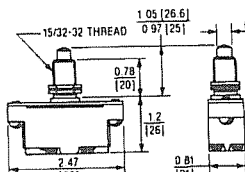

Precision Switches — Type PS

Model Selection

	Operator	Catalog Number		
		Circuits — SPDT 1N.O.-1N.C.	Circuits — DPDT 2N.O.-2N.C.	Operator Only
Precision Switch Devices  Single-Pole  Roller Lever Type	Precision switch only Pushbutton with oiltight plunger Roller with oiltight plunger perpendicular to mounting holes Roller with oiltight plunger in line with mounting holes	10316H89 10316H98 — 10316H110	10316H2000 10316H2006 10316H2012 —	— 10316H138 — 10316H142
	6" lever with top and right-hand mounting bracket 6" lever with top and left-hand mounting bracket Roller lever with top and right-hand mounting bracket Roller lever with top and left-hand mounting bracket	10316H113 — 10316H119 10316H122	— — 10316H2027 10316H2030	10316H143 10316H144 10316H145 10316H146
	One way roller lever with top and right-hand mounting bracket One way roller lever with top and left-hand mounting bracket	— —	— —	10316H147 10316H148
Cabinet Door Interlocks	Precision switch only Cabinet door interlock operator with one precision switch and with red (defeated $\odot$ ) indicator Cabinet door interlock operator with two each of listed precision switches and with red (defeated $\odot$ ) indicator	10316H828 — 10316H1028 10316H1029	— — 10316H2042 —	— — 10316H150 —

$\odot$  The plunger when pulled out exposes a red band to indicate that interlock is defeated.

Maximum Ampere Rating — Heavy-Duty 1/2 hp, 250V AC Maximum

Type		AC Volts				DC Volts		
		120	240	480	600	Double Throw		
Type	State	120	240	480	600	120	240	600
Single-Pole	Make	40	20	10	8	2.0	0.5	0.1
	Break	15	10	6	5	0.5	0.2	0.02
Double-Pole	Make	30	15	8	6	0.5	0.2	0.2
	Break	3	1.5	1	0.8	0.2	0.1	—

Specifications

Approvals	UL Listed, CSA Certified
-----------	--------------------------

Approximate Dimensions in Inches (mm)

Contact Block Mechanism

Pushbutton Type

Cabinet Door Type  
Two Contact Blocks