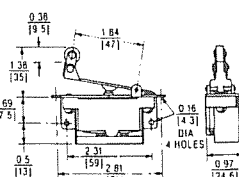

Precision Switches — Type PS

Model Selection

	Operator	Catalog Number		
		Circuits — SPDT 1N.O.-1N.C.	Circuits — DPDT 2N.O.-2N.C.	Operator Only
Precision Switch Devices  Single-Pole  Roller Lever Type	Precision switch only Pushbutton with oiltight plunger Roller with oiltight plunger perpendicular to mounting holes Roller with oiltight plunger in line with mounting holes	10316H89 10316H98 — 10316H110	10316H2000 10316H2006 10316H2012 —	— 10316H138 — 10316H142
	6" lever with top and right-hand mounting bracket 6" lever with top and left-hand mounting bracket Roller lever with top and right-hand mounting bracket Roller lever with top and left-hand mounting bracket	10316H113 — 10316H119 10316H122	— — 10316H2027 10316H2030	10316H143 10316H144 10316H145 10316H146
	One way roller lever with top and right-hand mounting bracket One way roller lever with top and left-hand mounting bracket	— —	— —	10316H147 10316H148
Cabinet Door Interlocks	Precision switch only Cabinet door interlock operator with one precision switch and with red (defeated $\odot$ ) indicator Cabinet door interlock operator with two each of listed precision switches and with red (defeated $\odot$ ) indicator	10316H828 — 10316H1028 10316H1029	— — 10316H2042 —	— — 10316H150 —

$\odot$  The plunger when pulled out exposes a red band to indicate that interlock is defeated.

Maximum Ampere Rating — Heavy-Duty 1/2 hp, 250V AC Maximum

Type		AC Volts				DC Volts		
		120	240	480	600	Double Throw		
Type	State	120	240	480	600	120	240	600
Single-Pole	Make	40	20	10	8	2.0	0.5	0.1
	Break	15	10	6	5	0.5	0.2	0.02
Double-Pole	Make	30	15	8	6	0.5	0.2	0.2
	Break	3	1.5	1	0.8	0.2	0.1	—

Specifications

Approvals	UL Listed, CSA Certified
-----------	--------------------------

Approximate Dimensions in Inches (mm)

Contact Block Mechanism

Pushbutton Type

Cabinet Door Type  
Two Contact Blocks

Push Roller Type

6" Lever Type

One Way Roller Type

Roller Lever Type

Cabinet Door Type  
One Contact Block